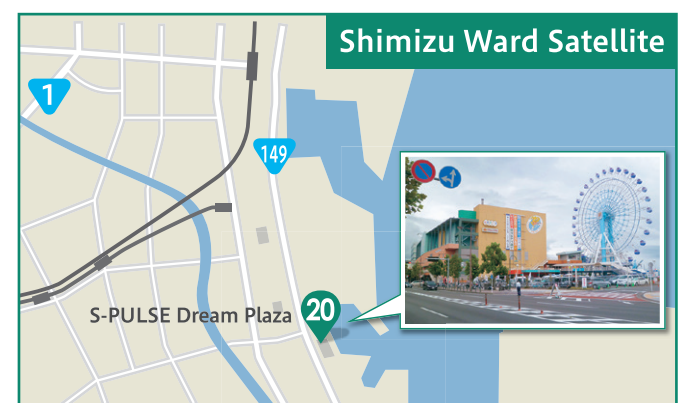

Shimizu Ward Satellite S-PULSE DREAM PLAZA POINT